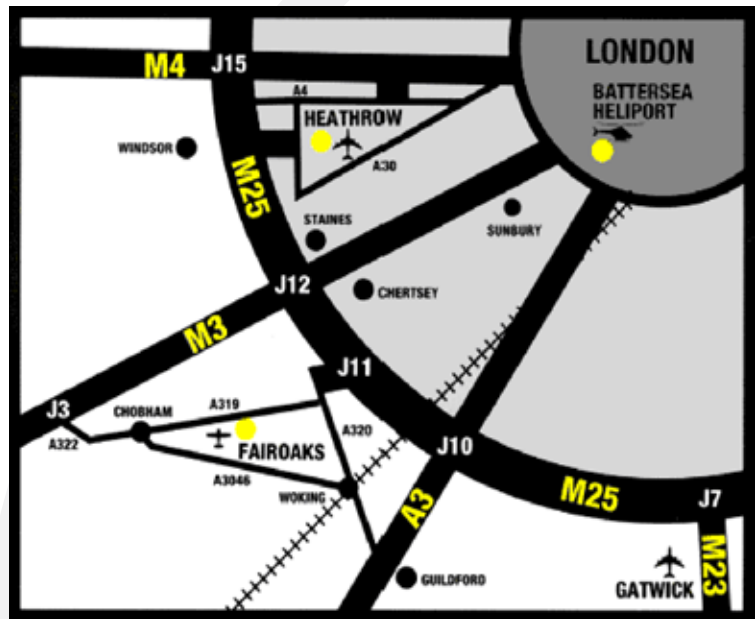

SYNERGY AVIATION

LOCATION, DIRECTIONS & CONTACTS

Synergy Aviation is based at London Fairoaks Airport, 15 minutes from London Heathrow, 45 minutes from London Gatwick and 35 minutes from central London. We are 5 minutes from Junction 11 of the M25. Use our postcode GU24 8HX for direct access.

From M25: Exit at Junction 11 and follow the A320 signs for Woking. At the end of the short dual carriageway, the first roundabout has a sign for Fairoaks Airport, turn left. At the next roundabout, about 2 kms, also signposted, turn right on the A319 and Fairoaks Airport is about 4 kms on the left.

From M3: Exit at Junction 3, Bagshot, follow the A322 towards Woking on the Lightwater bypass, about 2 kms to the first roundabout, turn left on the A319 to Chobham, 3 kms. In Chobham village turn left at the mini-roundabout then after about 200m turn right, signposted A319 to Fairoaks Airport, about 4 kms on the right. Go past the West Entrance to arrive at the Main Entrance.